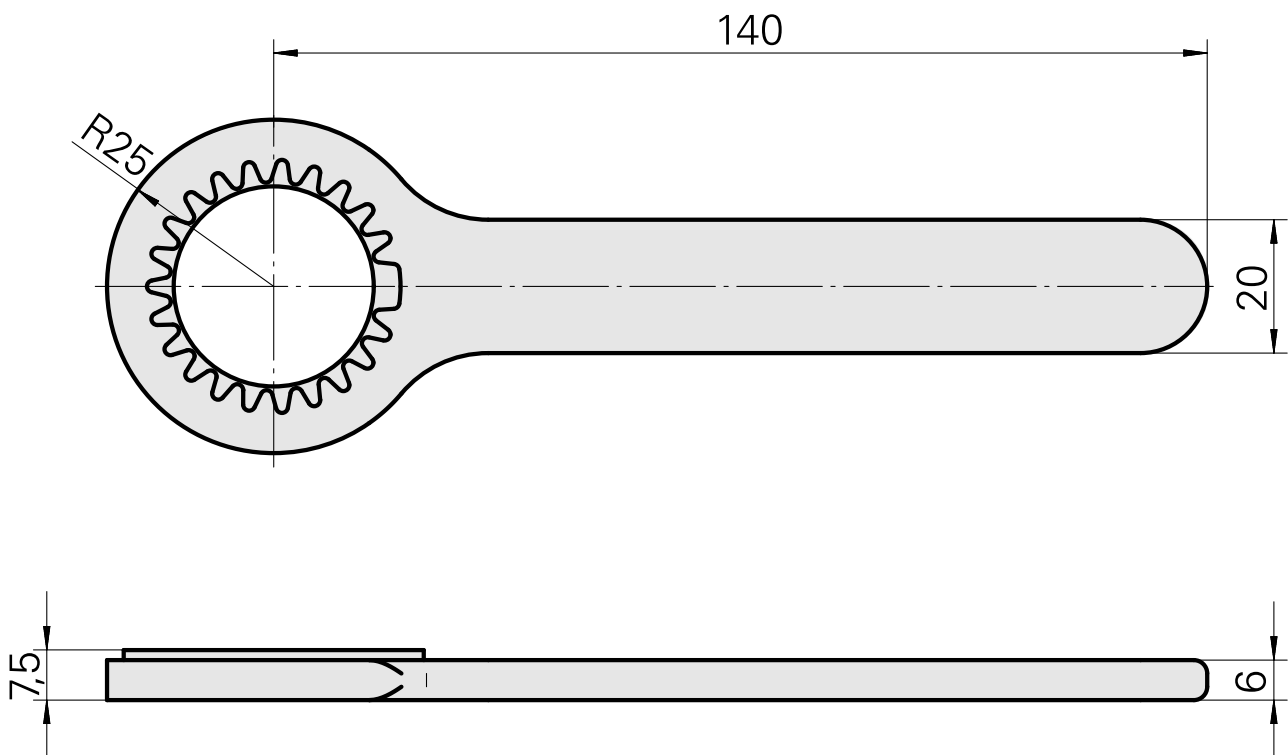

## Spanner

### Technical data

TH accessories category  
Tools for Collet chucks

Tool  
Wrench spur gear (23 teeth)