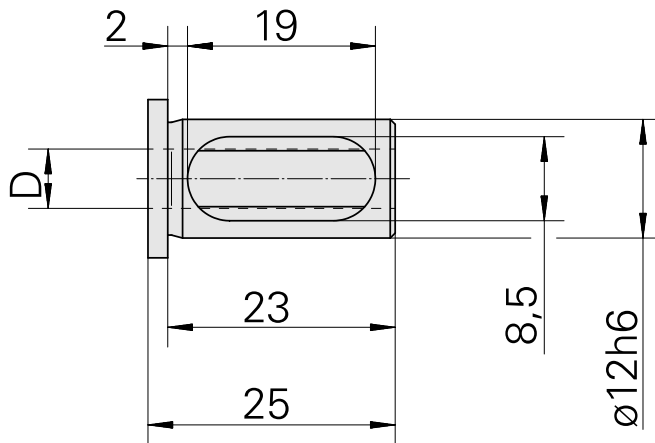

Mounting sleeve with collar D12/ 3mm

Technical data

TH accessories category	Mounting sleeve with collar
Mounting	D12
Tool mounting	3mm

Documents

No downloads available for this product