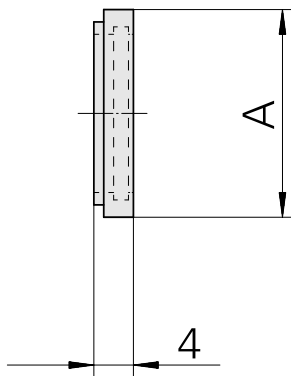

## Sealing washer ER25 2.5-3mm, for internal cooling lubricant supply

### Technical data

TH accessories category	Sealing washer
Mounting	ER25
Tool mounting	2.5-3mm
Collet type	ER 25