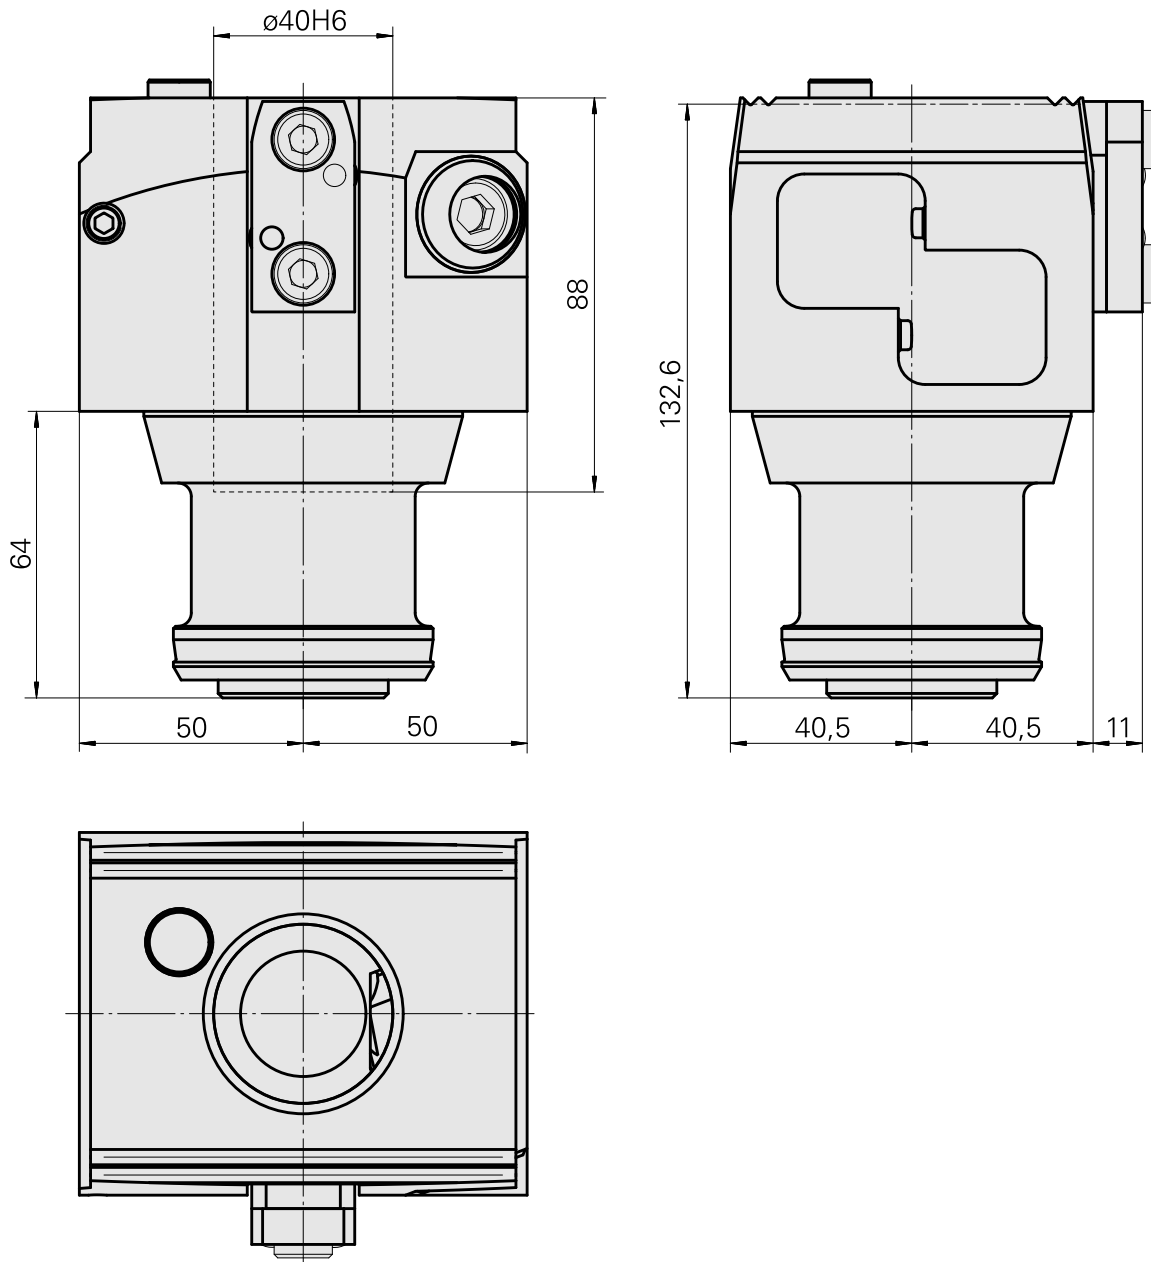

Mount VDI40

Technical features

TH accessories category

Adapter pre-adjustment block

Tool mounting

VDI 40

Documents

No downloads available for this product