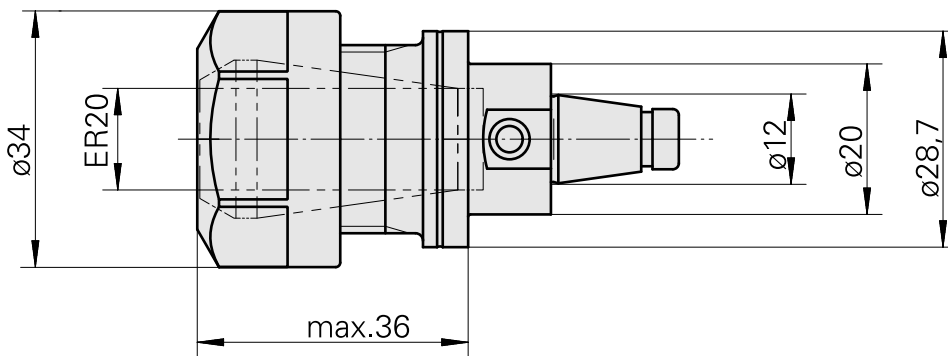

WFB 20-12 ER20

Technical data

TH accessories category

WFB 20-12

Mounting

ER20

Quick change inserts

collet mounting

Documents

No downloads available for this product

Accessories

Required for operation

[Spanner](#)

Product ID : 10603529

Previous product ID : 490219.0201

TH accessories category Tool	Mounting ER20	Collet type ER 20	Clamping nut type Female thread
Tools for Collet chucks Clamping nut wrench			

Optional accessories

Tool holder accessories

[Clamping nut](#)

Product ID : 10137535

Previous product ID : 901939.0201

TH accessories category Clamping nut	Mounting ER20	Collet type ER 20	Clamping nut type Female thread
-----------------------------------------	------------------	----------------------	------------------------------------