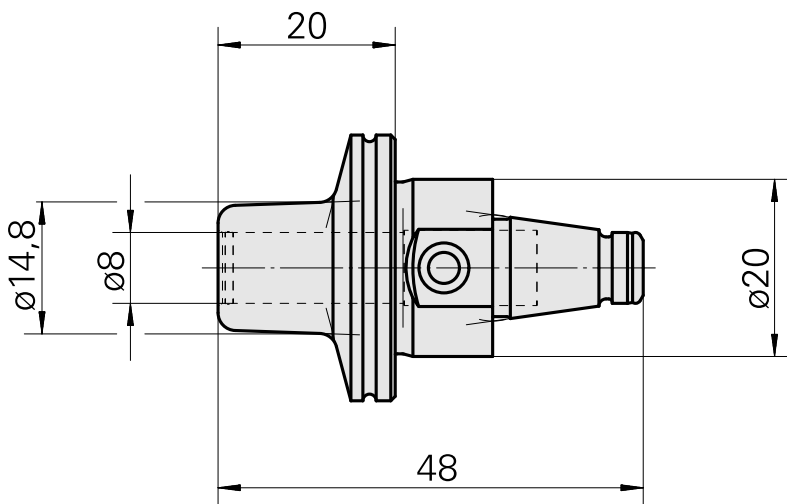

## WFB 20-12 Shrink-fit mounting D8, 2-piece type

### Technical data

TH accessories category

WFB 20-12

Mounting

Shrink-fit mounting D8

Quick change inserts

shrink-fit mounting

## **Accessories**

Optional accessories

**Other accessories**

[Adjusting screw M 5x10](#)

Product ID : 10674886

Previous product ID : 326793

---