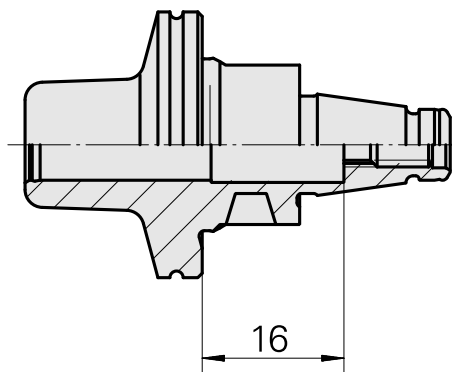

## WFB 20-12 Shrink-fit mounting D8, 2-piece type

### Technical data

TH accessories category

WFB 20-12

Mounting

Shrink-fit mounting D8

Quick change inserts

shrink-fit mounting