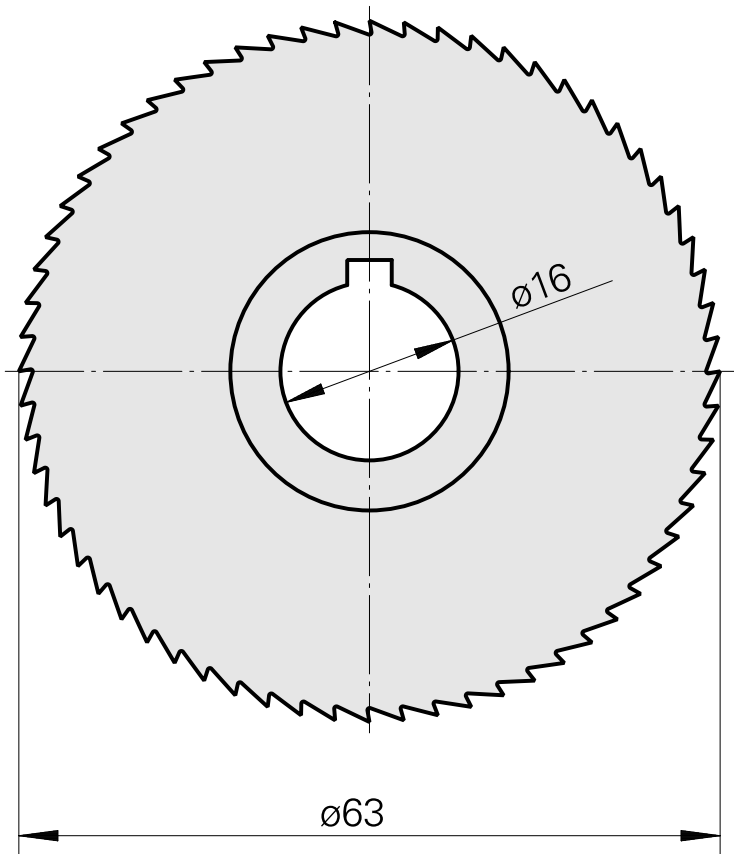

## Saw blade, circular saw blade width 0.5 mm (0.019")

### Technical data

TH accessories category

Circular saw blade d63

Tool mounting

16mm

10899008  
223010.6305

**INDEX**

---