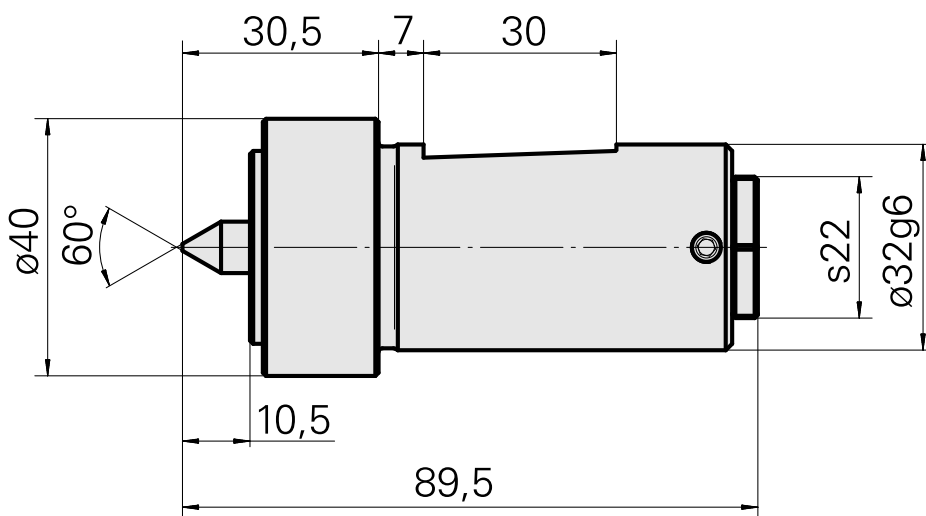

Center

Technical data

TH accessories category

Center

Mounting

D32

10890013
W9990164

INDEX