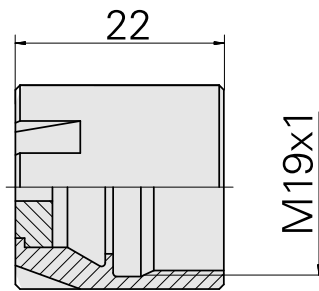

### Technical data

TH accessories category

Clamping nut

Mounting

ER16

Collet type

ER 16

Clamping nut type

Female thread diameter reduced

10888980  
W9990347

**INDEX**

---