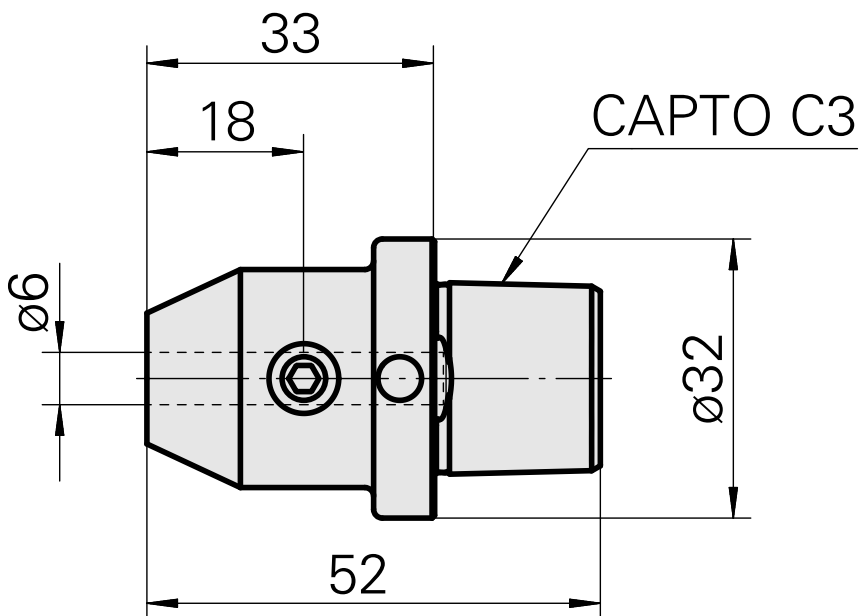

INDEX CAPTO C3 D6

Technical data

TH accessories category

INDEX CAPTO C3

Mounting

D6

Quick change inserts

Weldon mounting