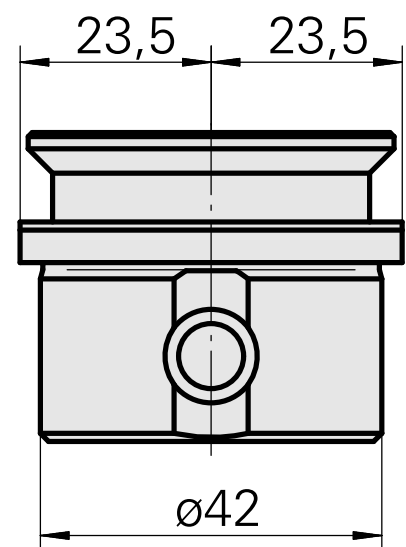

Blanking plug

Technical data

Drive	not live
Fixation MS	Shank D42
X [mm]	16 (0.63")
Y [mm]	-
Z [mm]	-
INDEX TRAUB products	MS52C • A200-6 • MS52-6.3

Documents

No downloads available for this product