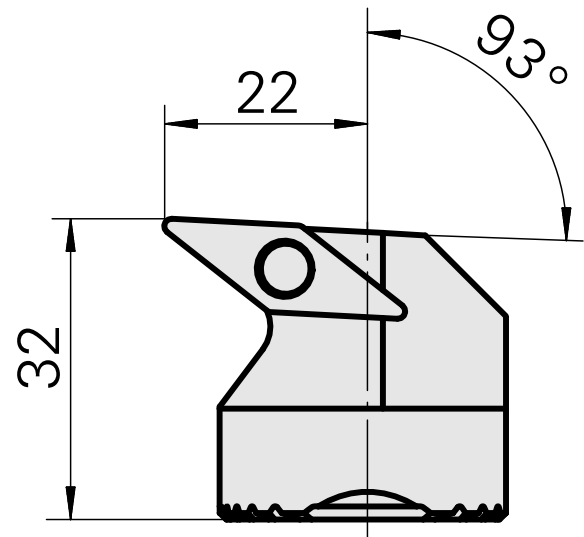

Boring head for VC.. 1604..

Technical data

Mounting	for VC.. 1604..
Cooling	internal
Pressure	50 bar
X [mm]	32 (1.26")
Z [mm]	22 (0.87)
INDEX TRAUB products	G220.3 • R200 • TNX65/42 • TNX220.3

Documents

No downloads available for this product

Accessories

Required for operation

[Countersunk screw Wohlhaupter Nr. 115673](#)

Product ID : **10587078**

Previous product ID : **W00013.0026**
