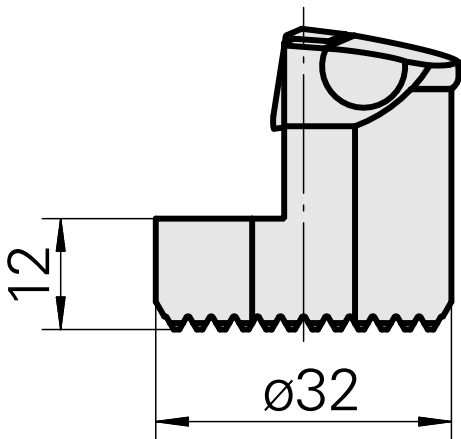

Boring head for VC.. 1604..

Technical data

Mounting	for VC.. 1604..
Cooling	internal
Pressure	50 bar
X [mm]	32 (1.26")
Z [mm]	22 (0.87)
INDEX TRAUB products	G220.3 • R200 • TNX65/42 • TNX220.3

Documents

No downloads available for this product

Accessories

Required for operation

[Countersunk screw Wohlhaupter Nr. 115673](#)

Product ID : **10587078**

Previous product ID : **W00013.0026**
