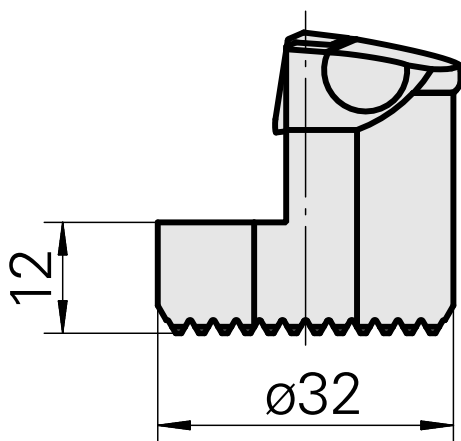

## Boring head for VC.. 1604..

### Technical data

<b>Mounting</b>	for VC.. 1604..
<b>Cooling</b>	internal
<b>Pressure</b>	50 bar
<b>X [mm]</b>	32 (1.26")
<b>Z [mm]</b>	22 (0.87)
<b>INDEX TRAUB products</b>	G220.3 • G220 • R200 • TNX65/42 • TNX220.3

## **Accessories**

Required for operation

[Countersunk screw Wohlhaupter Nr. 115673](#)

Product ID : **10587078**

Previous product ID : **W00013.0026**

---