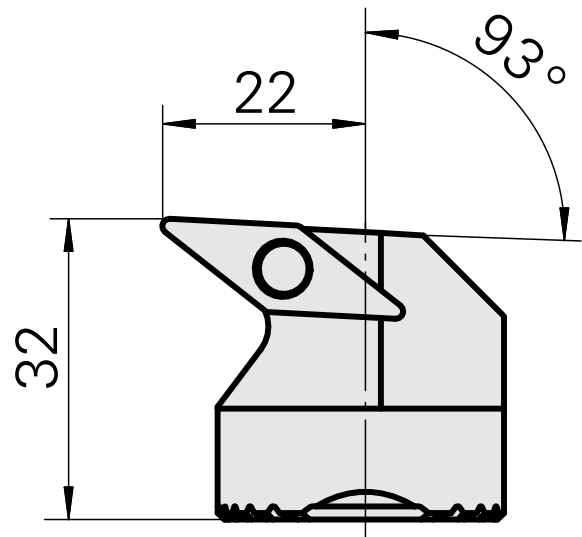

Boring head for VC.. 1604..

Technical data

Mounting	for VC.. 1604..
Cooling	internal
Pressure	50 bar
X [mm]	32 (1.26")
Z [mm]	22 (0.87)
INDEX TRAUB products	G220.3 • R200 • TNX65/42 • TNX220.3

Documents

No downloads available for this product

Accessories

Required for operation

[Countersunk screw Wohlhaupter Nr. 115673](#)

Product ID : **10587078**

Previous product ID : **W00013.0026**
