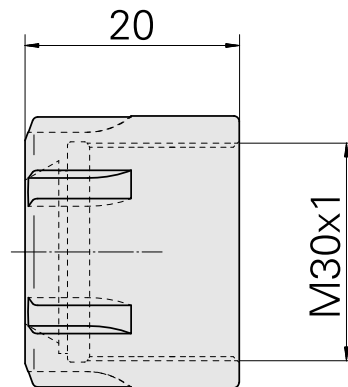

Clamping nut

Technical data

TH accessories category

Clamping nut

Mounting

ER25

Collet type

ER 25

Clamping nut type

Female thread diameter reduced

10861535
901939.2251

INDEX

Documents

No downloads available for this product