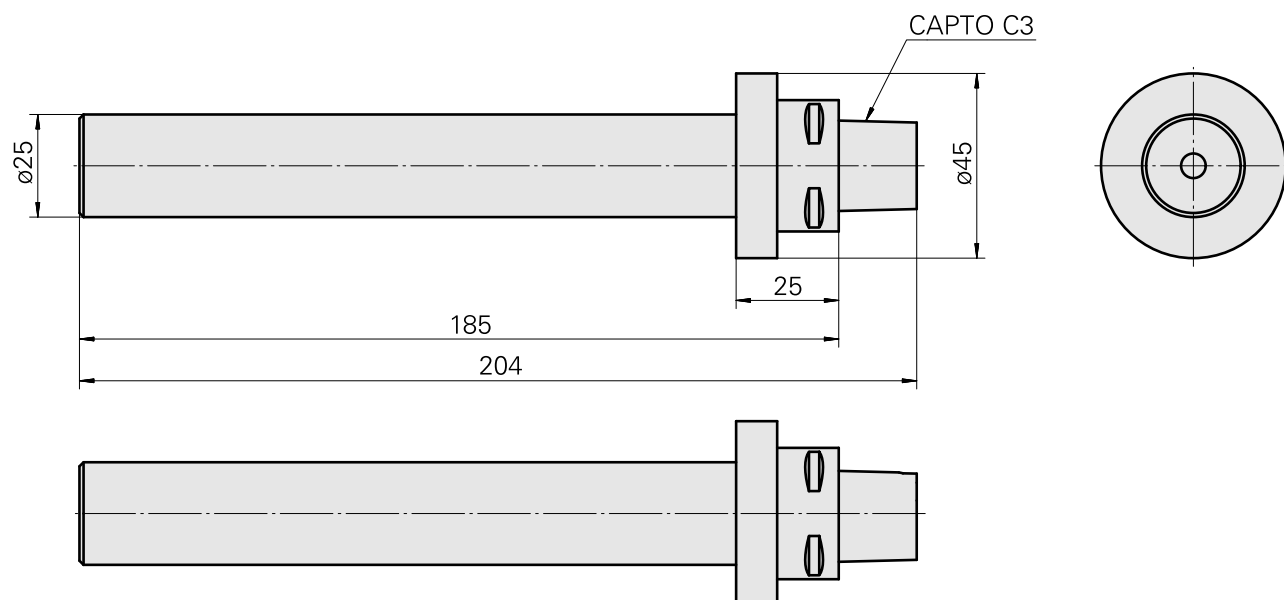

INDEX CAPTO C3 D25, Calibrating tool

Technical data

TH accessories category	INDEX CAPTO C3
Mounting	D25
Quick change inserts	Calibrating tool

10854244
269801.4032

INDEX

Documents

No downloads available for this product