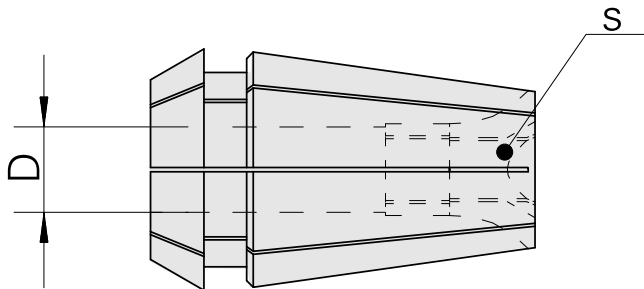

## ER-Collet chuck for taps ER 25-GB 10mm

### Technical data

TH accessories category	ER-Collet chuck for taps
Mounting	ER25
Tool mounting	10mm
Collet type	ER 25-GB