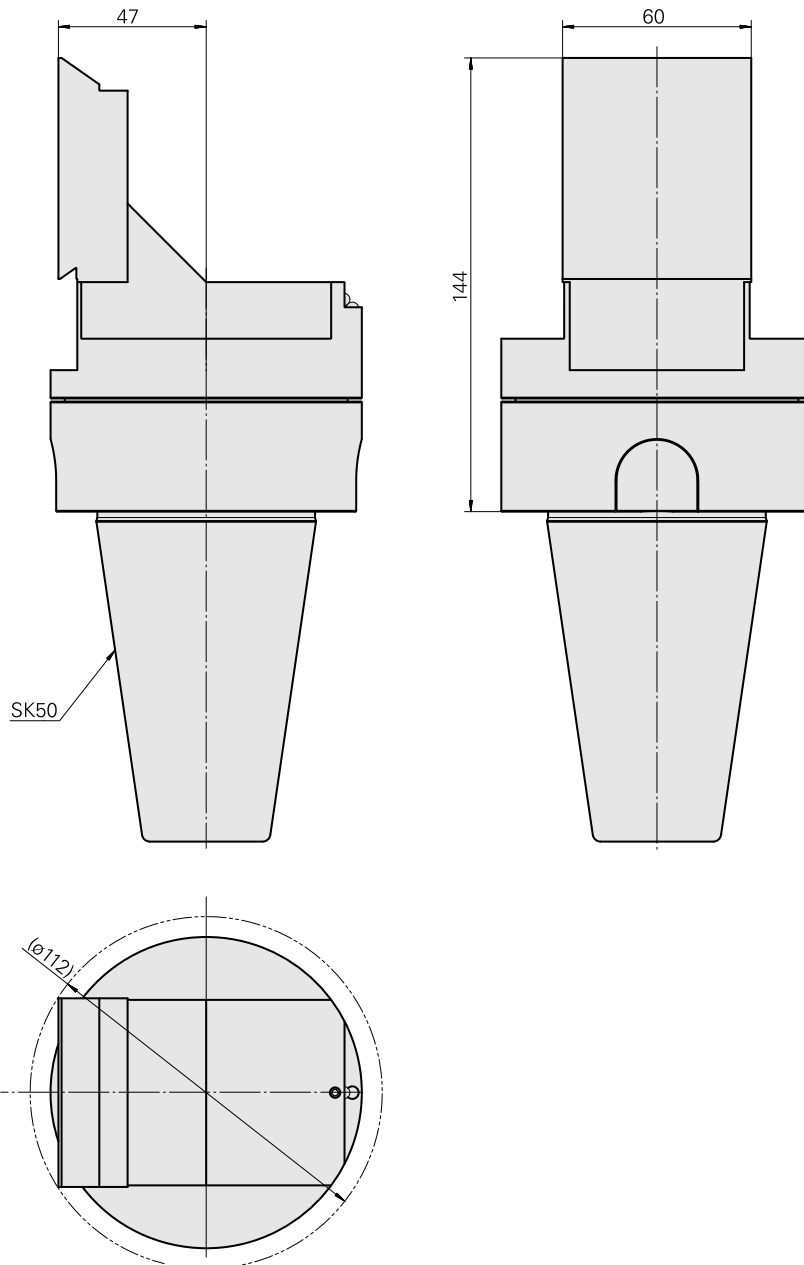

Adaptor

Technical data

TH accessories category

Adapter for presetting units

Mounting

SK50

Tool mounting

MS16/MS22 Cross slide