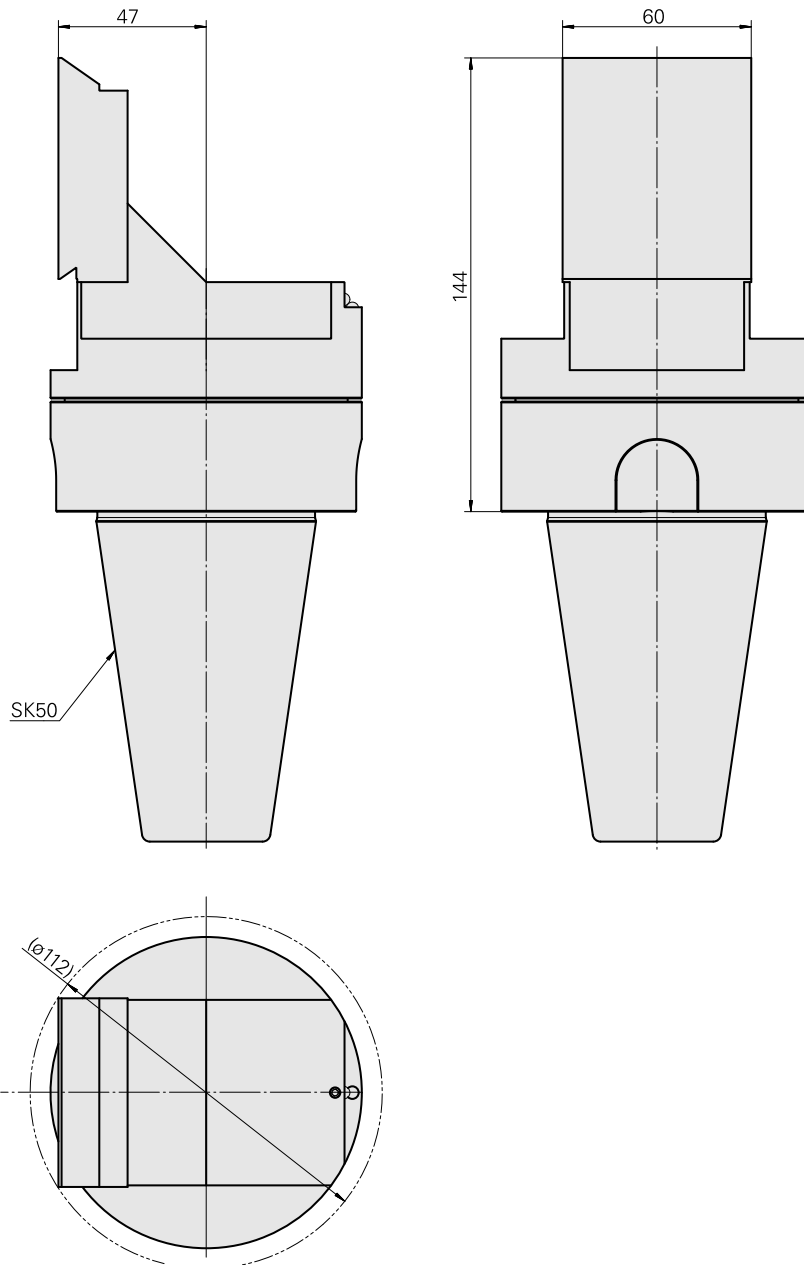

### Technical features

TH accessories category

Adapter for presetting units

Mounting

SK50

Tool mounting

MS16/MS22 Cross slide

10848553  
W9990991