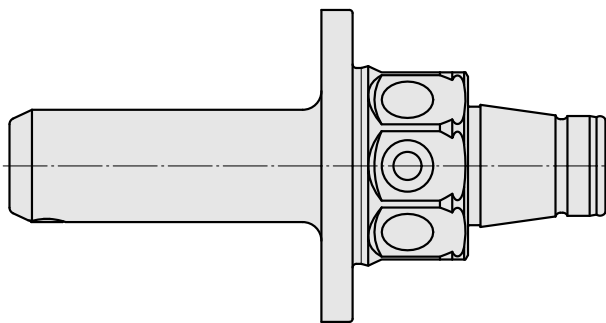

## WFB 32-20 Horn Type 105

### Technical data

TH accessories category

WFB 32-20

Mounting

Horn Type 105

Quick change inserts

Horn S-Mini