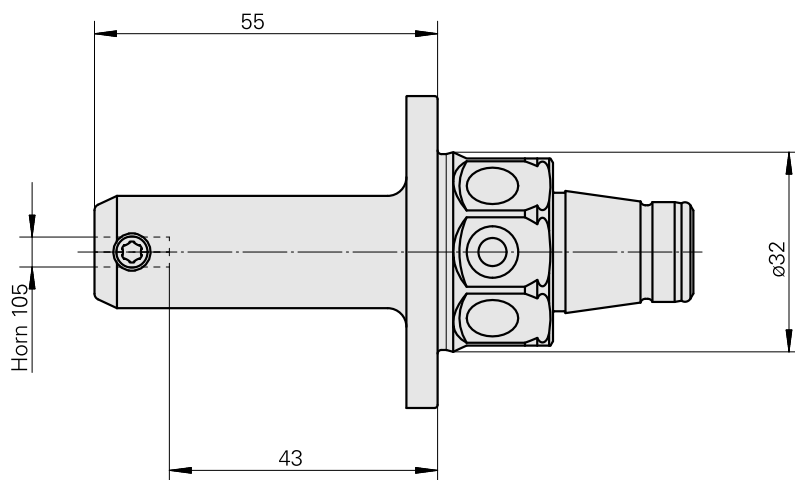

## WFB 32-20 Horn Type 105

### Technical data

TH accessories category

WFB 32-20

Mounting

Horn Type 105

Quick change inserts

Horn S-Mini