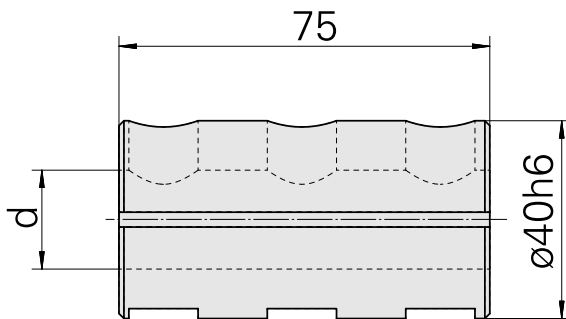

Mounting sleeve D40/ 8mm

Technical data

TH accessories category	Mounting sleeve
Mounting	D40
Tool mounting	8mm

Documents

No downloads available for this product