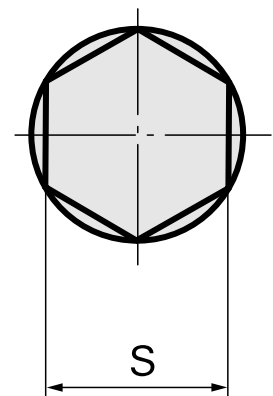

Broach SW5 mm

Technical data

TH accessories category	Broach
Mounting	SW5 mm
Tool mounting	12mm

Documents

No downloads available for this product