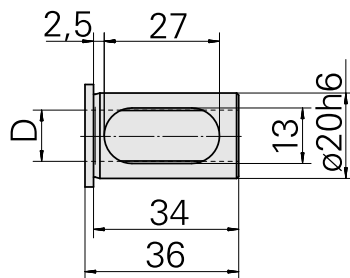

## Mounting sleeve with collar D20/ 5mm

### Technical data

TH accessories category	Mounting sleeve with collar
Mounting	D20
Tool mounting	5mm