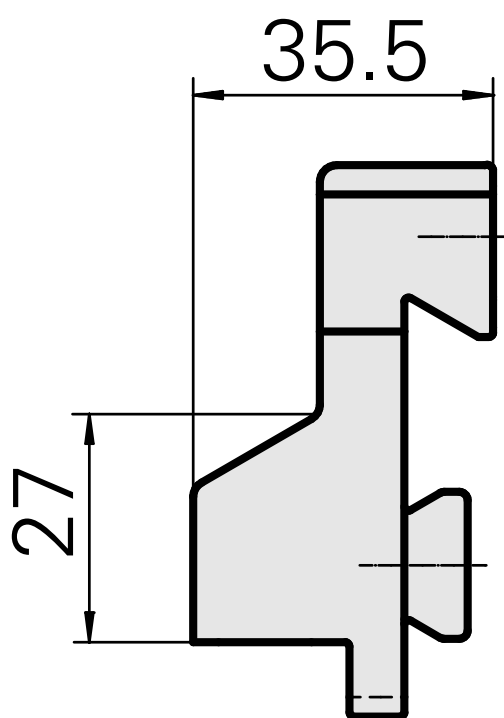

Blanking plug Circular prism

Technical data

Shank TNL

Drive

Fixation TNL

INDEX TRAUB products

Circular prism

not live

Central tensioning screw

TNK36 • TNL26

10829277
985571

INDEX

Documents

No downloads available for this product