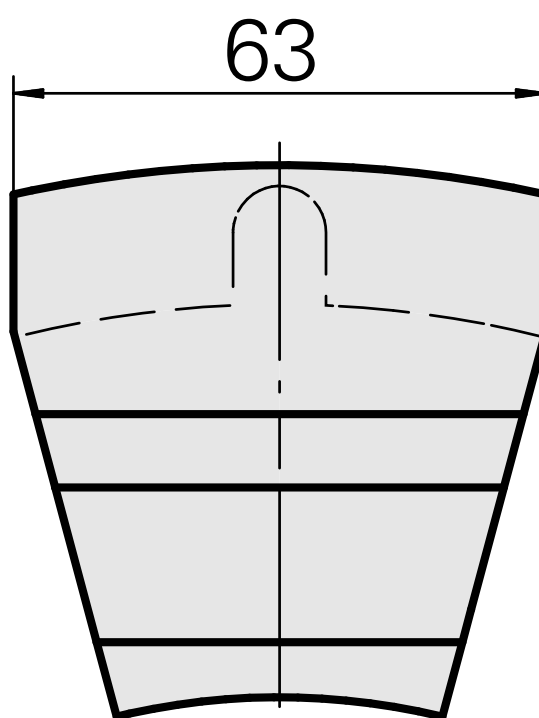

Blanking plug Circular prism

Technical data

Shank TNL

Drive

Fixation TNL

INDEX TRAUB products

Circular prism

not live

Central tensioning screw

TNK36 • TNL26

10829277
985571

INDEX

Documents

No downloads available for this product