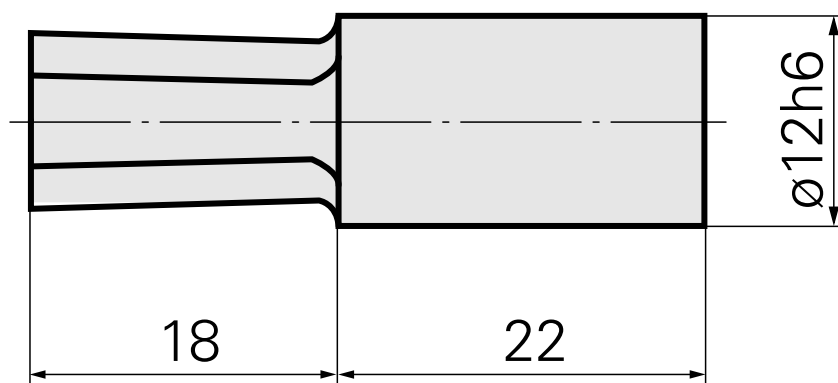

## Broach SW6 mm

### Technical data

TH accessories category	Broach
Mounting	SW6 mm
Tool mounting	12mm