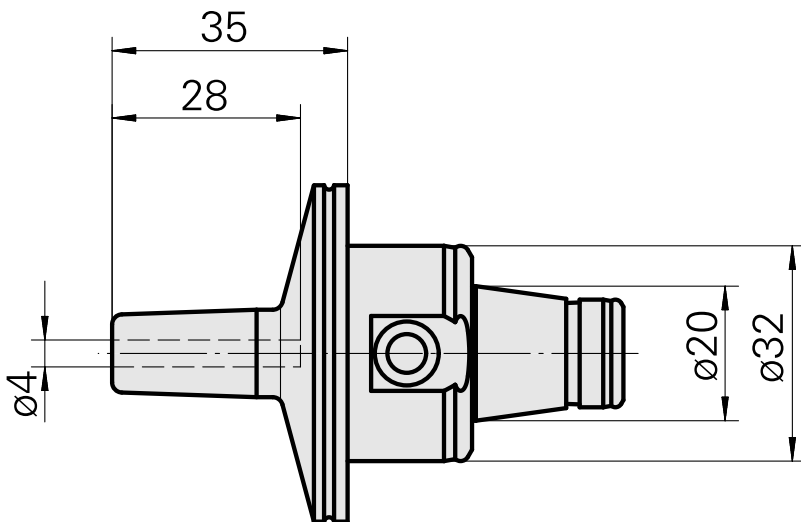

## WFB 32-20 Shrink-fit mounting D4

### Technical data

TH accessories category

WFB 32-20

Mounting

Shrink-fit mounting D4

Quick change inserts

shrink-fit mounting

10802134  
836261