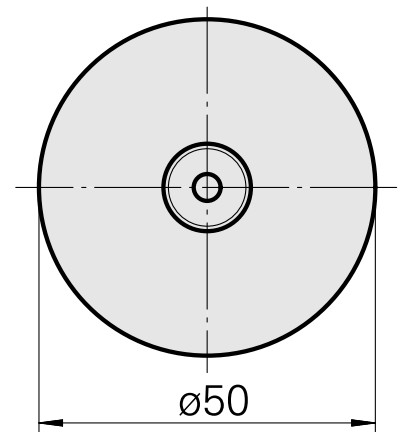

### Technical data

TH accessories category

WFB 32-20

Mounting

Shrink-fit mounting D4

Quick change inserts

shrink-fit mounting

10802134  
836261

**INDEX**

---