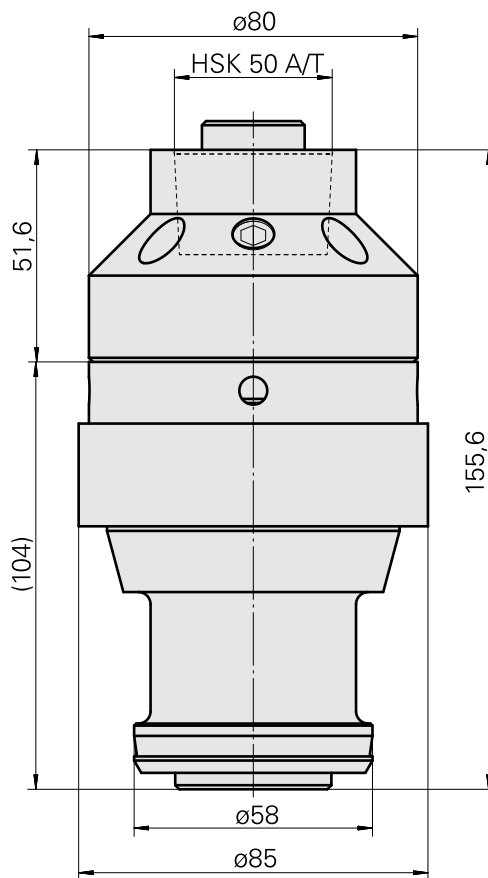

Mount

Technical data

TH accessories category

Adapter pre-adjustment block

Tool mounting

HSK 50

10785347
W9990498

INDEX