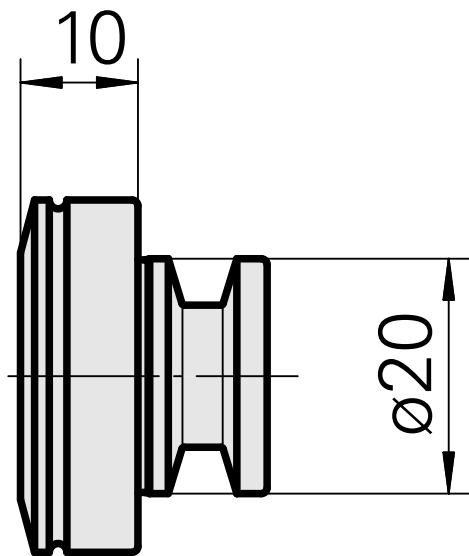

## WFB 20-12, blanking plug

### Technical data

TH accessories category

WFB 20-12

Quick change inserts

miscell mounting

10775402  
837714

**INDEX**

---