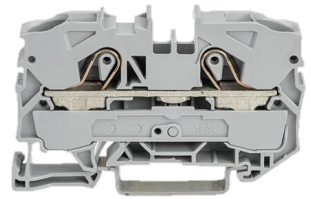

## Clip

### Technical data

<b>manufacturer product line</b>	Wago
<b>Electrical assemblies</b>	Terminal
<b>manufacturer product line</b>	Wago Serie 2010
<b>Length</b>	68 Millimeter
<b>Width</b>	10 Millimeter
<b>Height</b>	37 Millimeter
<b>Cross-section</b>	10 Square millimeter
<b>Number of wires/poles (ST)</b>	2 Piece
	BK - black