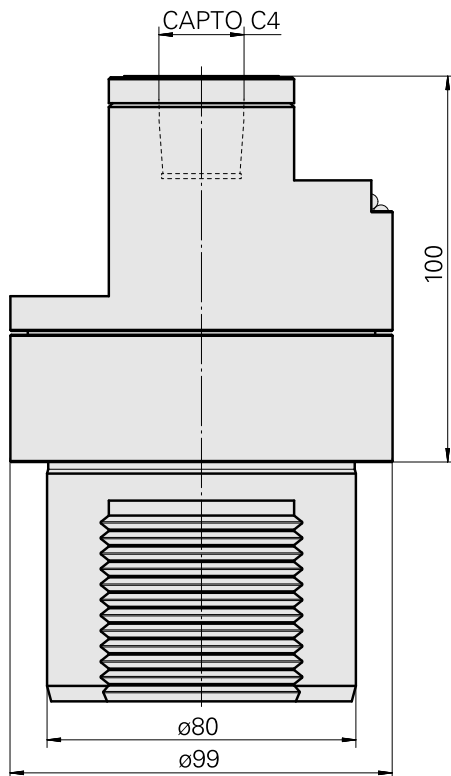

Presetting device D80/INDEX CAPTO C4

Technical data

TH accessories category

Adapter for presetting units

Mounting

D80 for presetting devices

Tool mounting

CAPTO C4