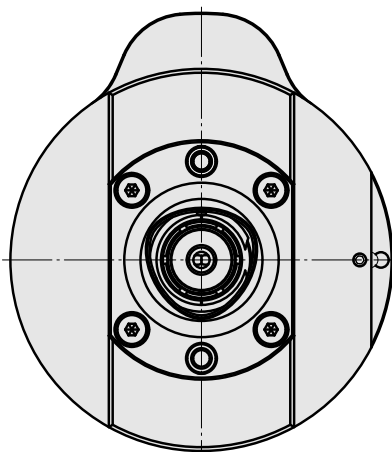

Presetting device D80/INDEX CAPTO C4

Technical data

TH accessories category

Adapter for presetting units

Mounting

D80 for presetting devices

Tool mounting

CAPTO C4