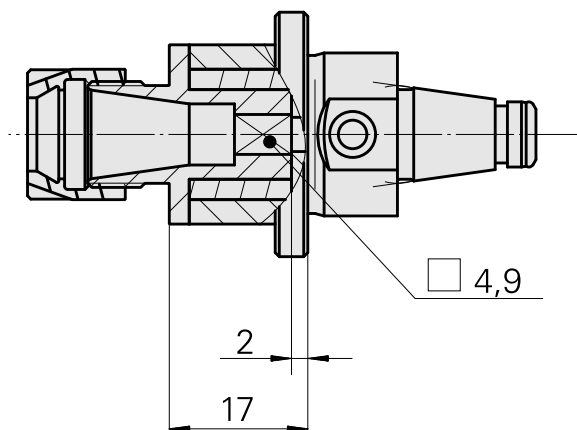

### Technical data

TH accessories category	WFB 20-12
Mounting	ER11
Quick change inserts	taping chuck

---