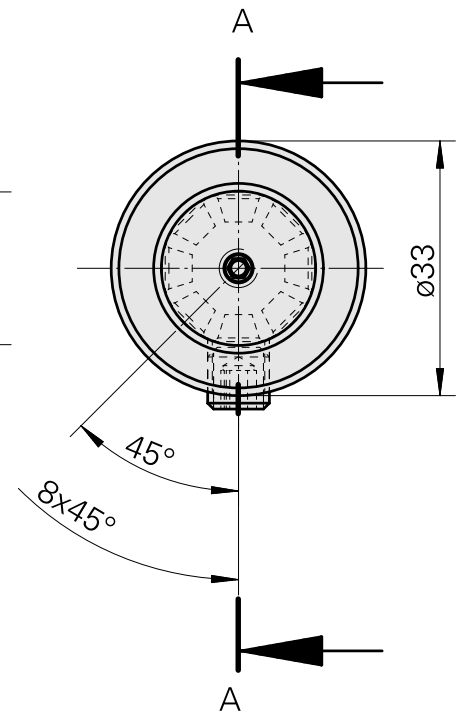

WFB 20-12 D20

Technical data

TH accessories category

WFB 20-12

Mounting

D20

Quick change inserts

Boring tool holder

A-A