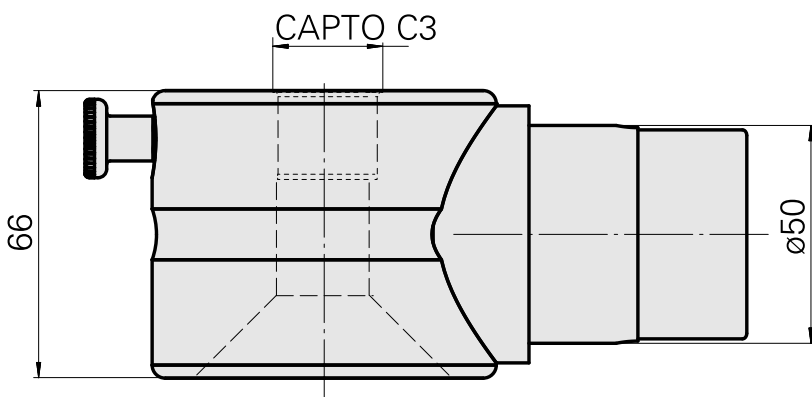

Adapter mounting aid INDEX CAPTO C3

Technical data

TH accessories category

Adapter mounting aid

Tool mounting

CAPTO C3

Documents

No downloads available for this product