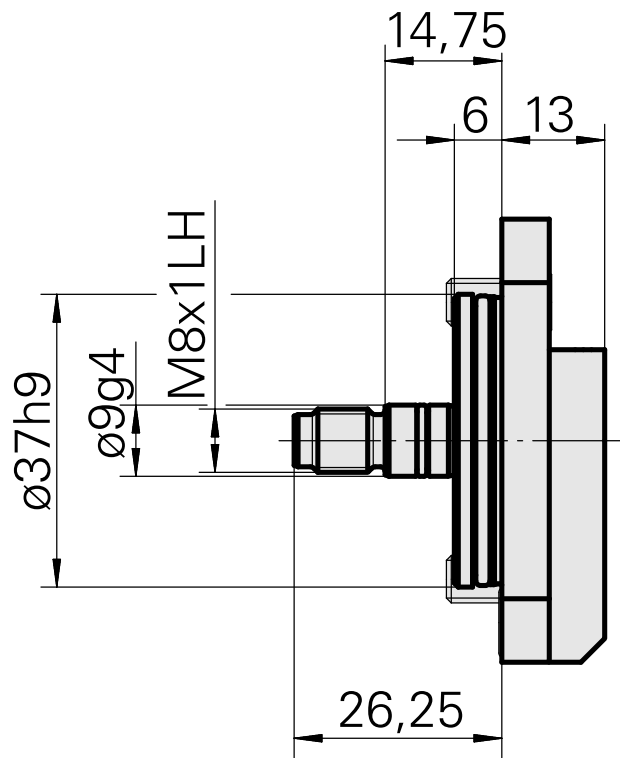

Coolant Supply, internal 80 bar

Technical data

There are currently no additional technical features stored for this product