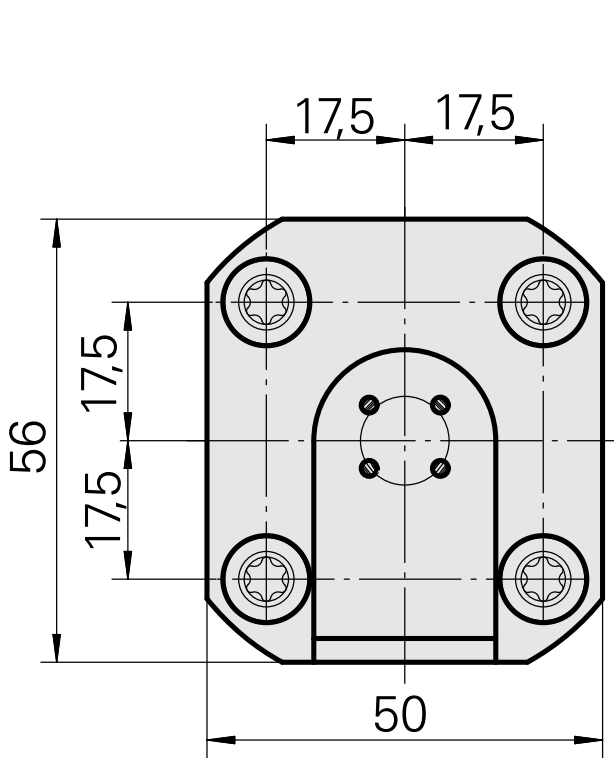

Coolant Supply, internal 80 bar

Technical data

There are currently no additional technical features stored for this product