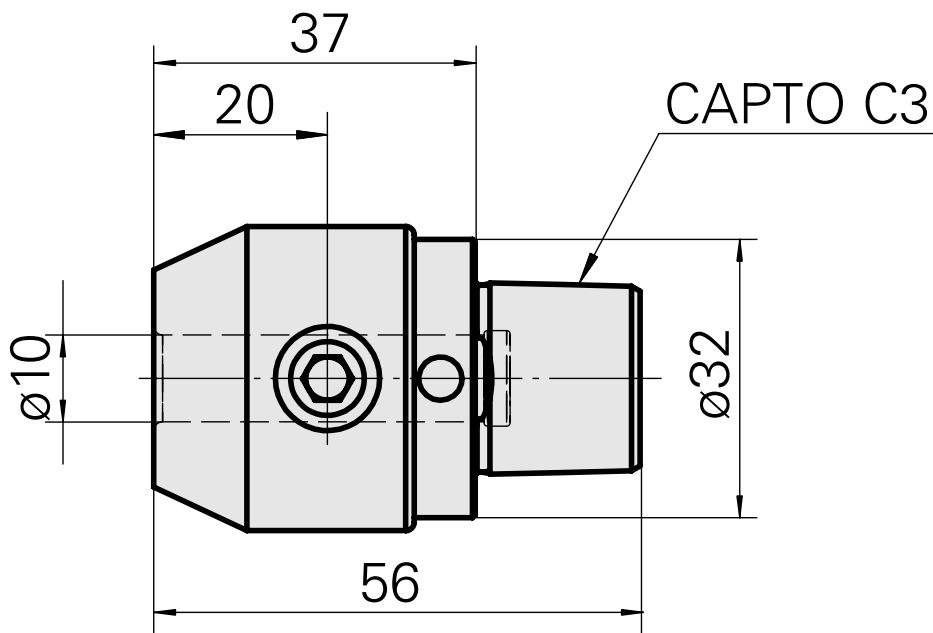

INDEX CAPTO C3 D10

Technical data

TH accessories category	INDEX CAPTO C3
Mounting	D10
Quick change inserts	Weldon mounting

10680934
W9990593

INDEX

Documents

No downloads available for this product