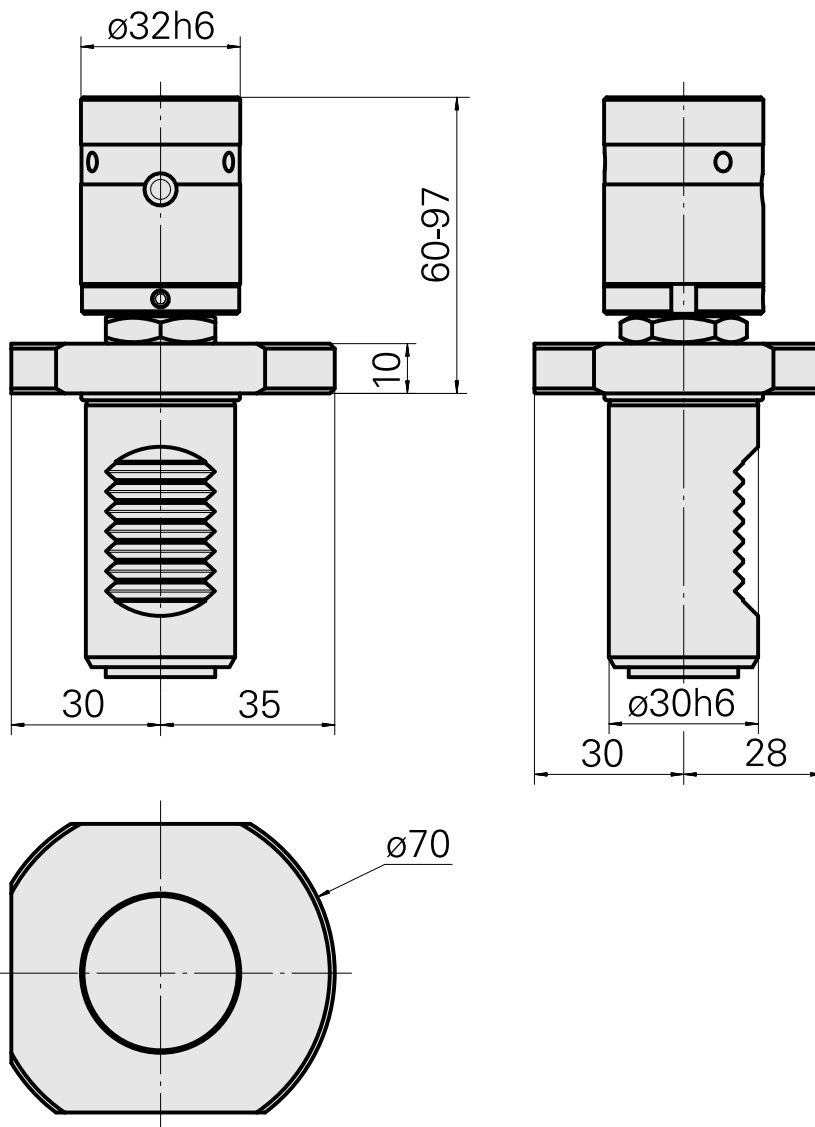

## Bar stop VDI 30, adjustable, live

### Technical data

Shank VDI	VDI 30
Drive	not live
Fixation VDI	none
reversable 180°	no
X [mm]	60 - 97 (2.36" - 3.82")
Y [mm]	-
Z [mm]	-
INDEX TRAUB products	IT600 • TNA300

10679593  
W1300037

**INDEX**

---