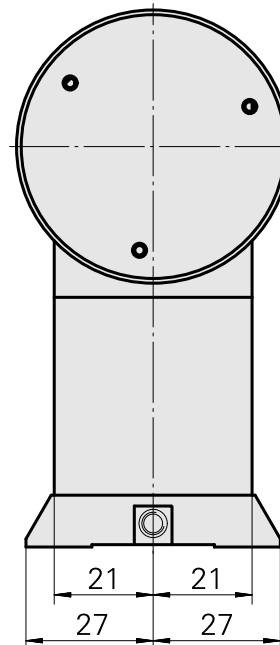

## Bar stop Dovetail (ABC), adjustable

### Technical data

Shank VDI	Dovetail (ABC)
Drive	not live
Fixation VDI	none
reversible 180°	no
X [mm]	85 (3.35")
Y [mm]	-
Z [mm]	-17 (-0.67)
INDEX TRAUB products	ABC • ABC.2

10677834  
W8900003

**INDEX**