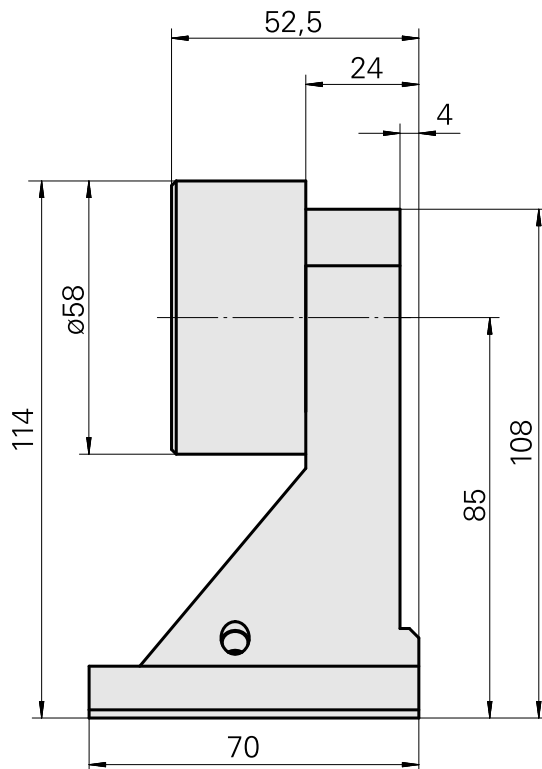

## Bar stop Dovetail (ABC), adjustable

### Technical data

Shank VDI	Dovetail (ABC)
Drive	not live
Fixation VDI	none
reversible 180°	no
X [mm]	85 (3.35")
Y [mm]	-
Z [mm]	-17 (-0.67)
INDEX TRAUB products	ABC • ABC.2

10677834  
W8900003

**INDEX**