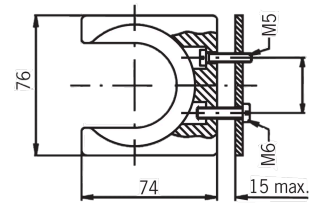

Holder

Technical data

Electrical assemblies

Control element

Protection class

IP67

No 3-side view is currently available for this product

Documents