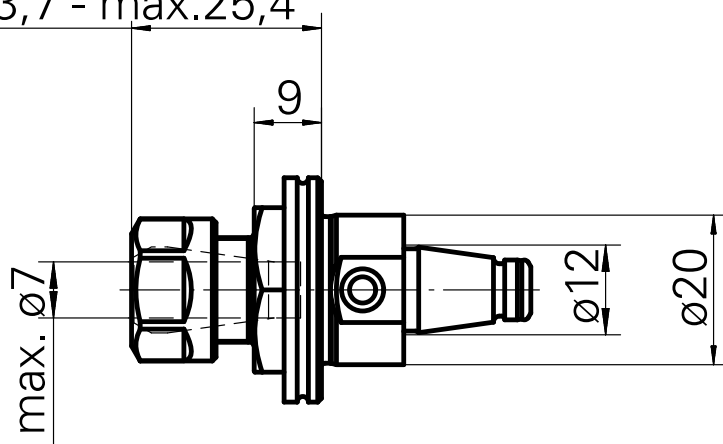

WFB 20-12 ER11

Technical data

TH accessories category

WFB 20-12

Mounting

ER11

Quick change inserts

collet mounting

min.23,7 - max.25,4

Documents

No downloads available for this product

Accessories

Required for operation

[Spanner](#)

Product ID : 10969996

Previous product ID : 490219.0111

Previous product ID : 322438

TH accessories category Clamping nut	Mounting ER11	Collet type ER 11	Clamping nut type Female thread
-----------------------------------------	------------------	----------------------	------------------------------------