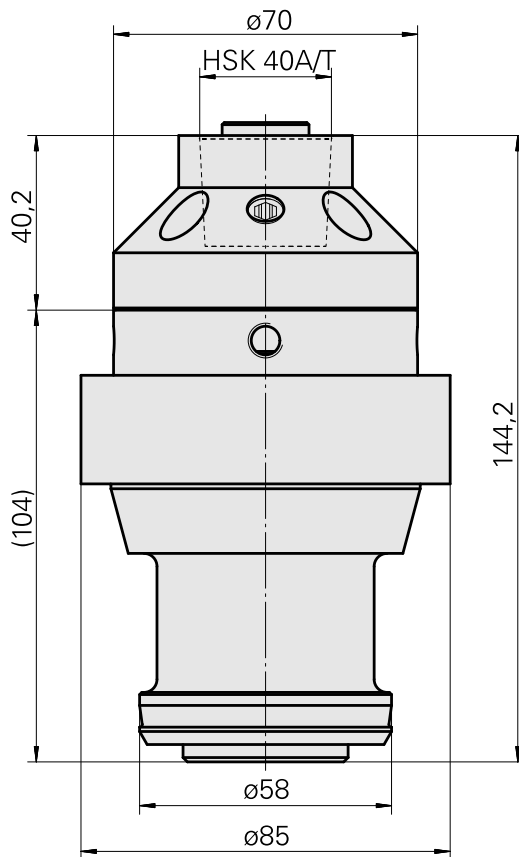

## Mount

### Technical data

TH accessories category

Adapter pre-adjustment block

Tool mounting

HSK 40