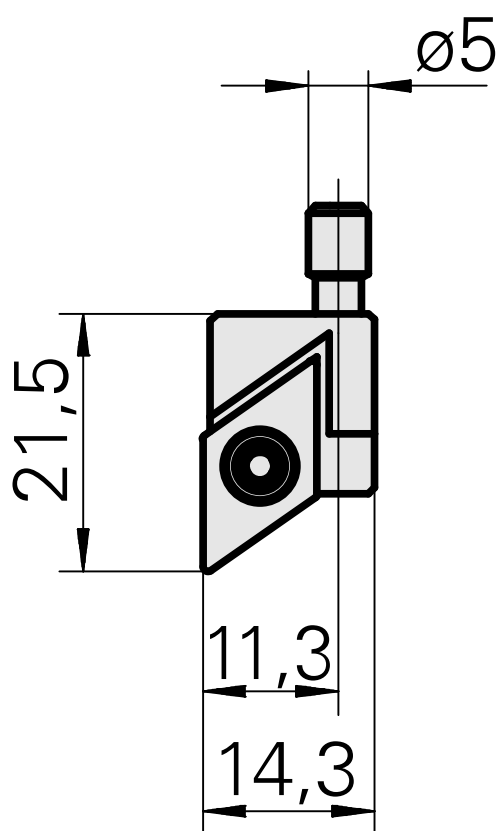

## Cassette

### Technical data

TH accessories category

Cassette, right

Mounting

for DC.. 11T3..

10654226  
W9990294

**INDEX**

---