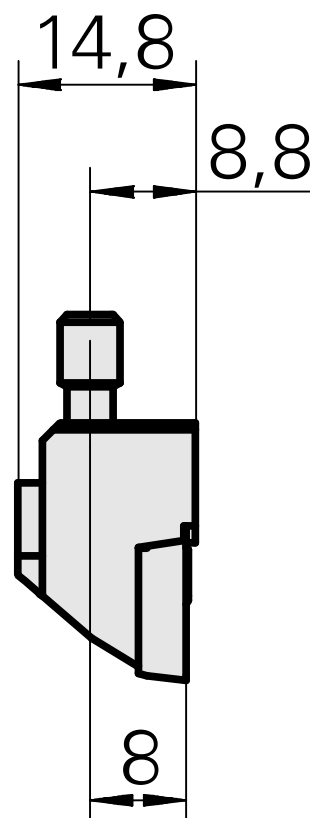

## Cassette

### Technical data

TH accessories category

Cassette, right

Mounting

for DC.. 11T3..

10654226  
W9990294

**INDEX**

---