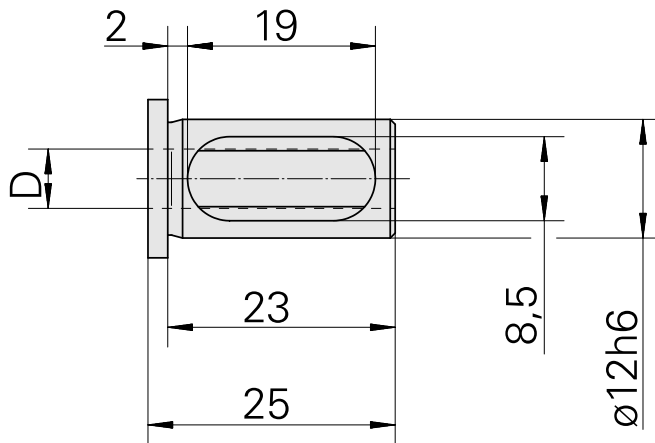

Mounting sleeve with collar D12/ 5mm

Technical data

TH accessories category	Mounting sleeve with collar
Mounting	D12
Tool mounting	5mm

Documents

No downloads available for this product