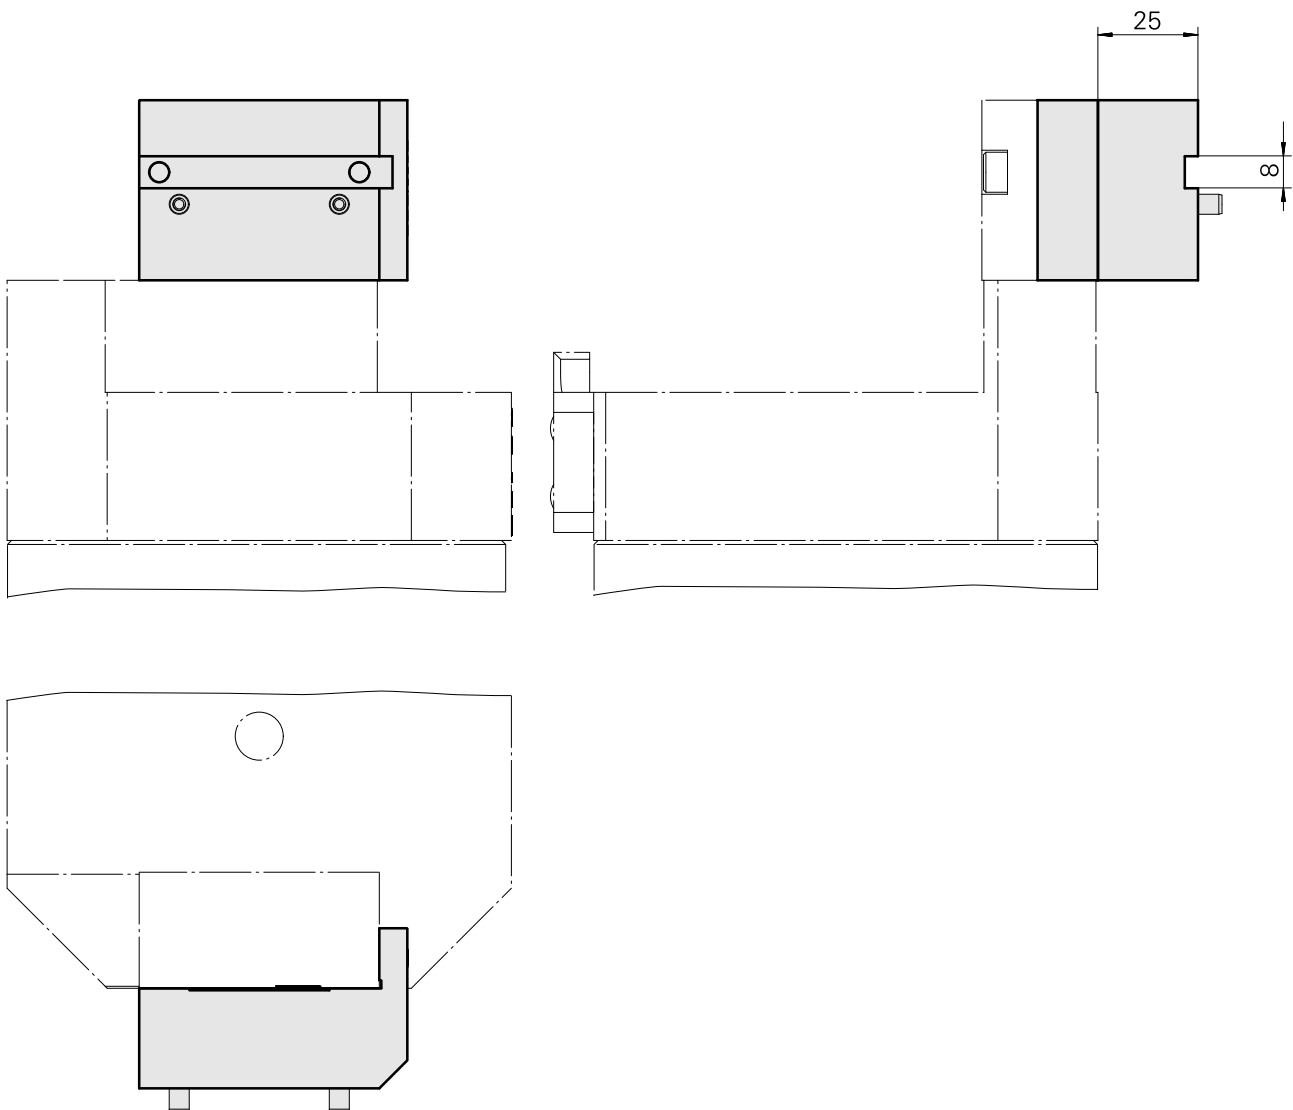

Adapter plate, Rotated 90°

Technical features

TH accessories category

Plate rear drilling unit MS16

Documents

No downloads available for this product