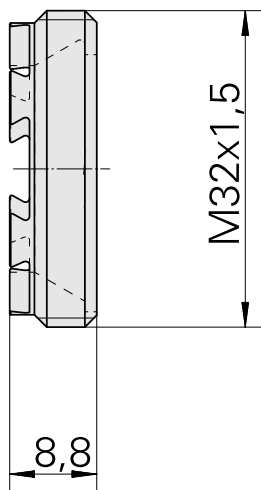

### Technical data

TH accessories category

Clamping nut

Mounting

ER25

Collet type

ER 25

Clamping nut type

Male thread

10630063  
901939.5251

**INDEX**

---