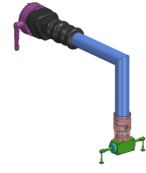

Probe

Technical data

Electrical assemblies

Measuring system

No 3-side view is currently available for this product

10626861
487542.0533

INDEX

Documents