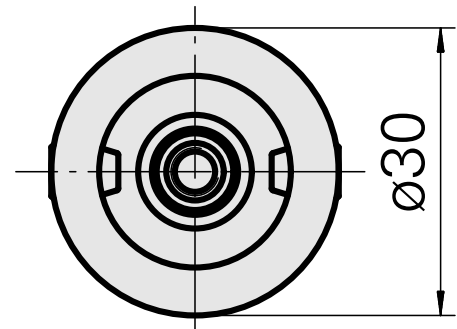

WFB 20-12 WFB 20-12, Extension

Technical data

TH accessories category	WFB 20-12
Mounting	WFB 20-12
Quick change inserts	miscell mounting

Documents

Product notes

[DE \(pdf\)](#)

[EN \(pdf\)](#)

[FR \(pdf\)](#)