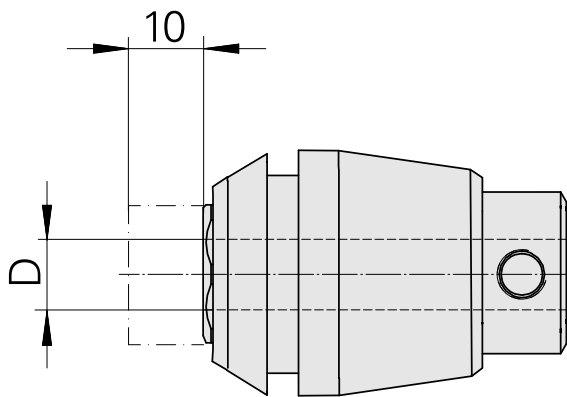

ER-Collet chuck for taps ET 1-32 6.3mm

Technical data

TH accessories category	ER-Collet chuck for taps
Mounting	ER32
Tool mounting	6.3mm
Collet type	ET 1-32

10618837
324256

INDEX

Documents

No downloads available for this product