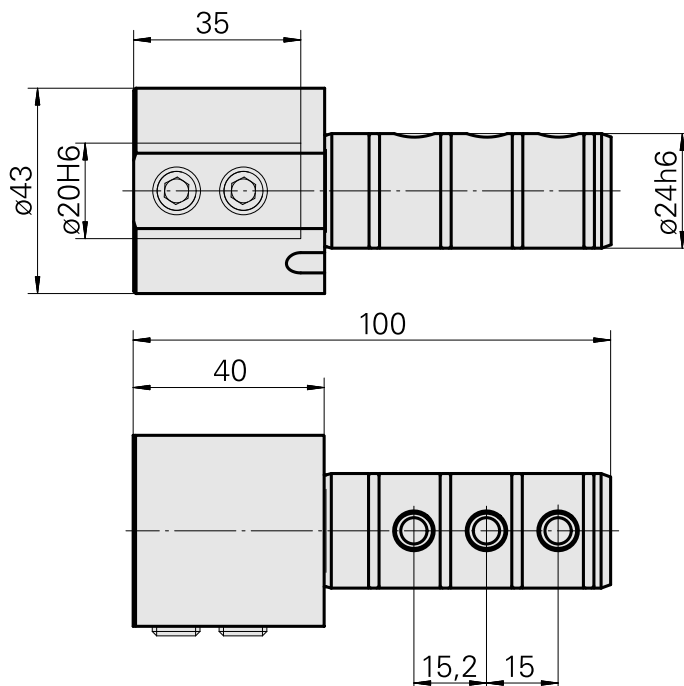

Mount D20 (0.79 ")

Technical data

Drive	not live
Cooling	internal
Mounting	D20
Pressure	80 bar
X [mm]	-
Y [mm]	-
Z [mm]	-
INDEX TRAUB products	ABC65 • TNK42/65 • TNL18 • TNL20 • TNL32-11 • TNL32 • TNL32-11 compact • TNL20-11 • TNL32 compact • TNK40.2-10 • TNL20.2 • TNK40.2

Documents

No downloads available for this product

Accessories

Optional accessories

Other accessories

[Mounting sleeve with collar D20](#)

Product ID : 10063939

Previous product ID : W68510.04--

[Mounting sleeve D20](#)

Product ID : 10994732

Previous product ID : W62220.01--
