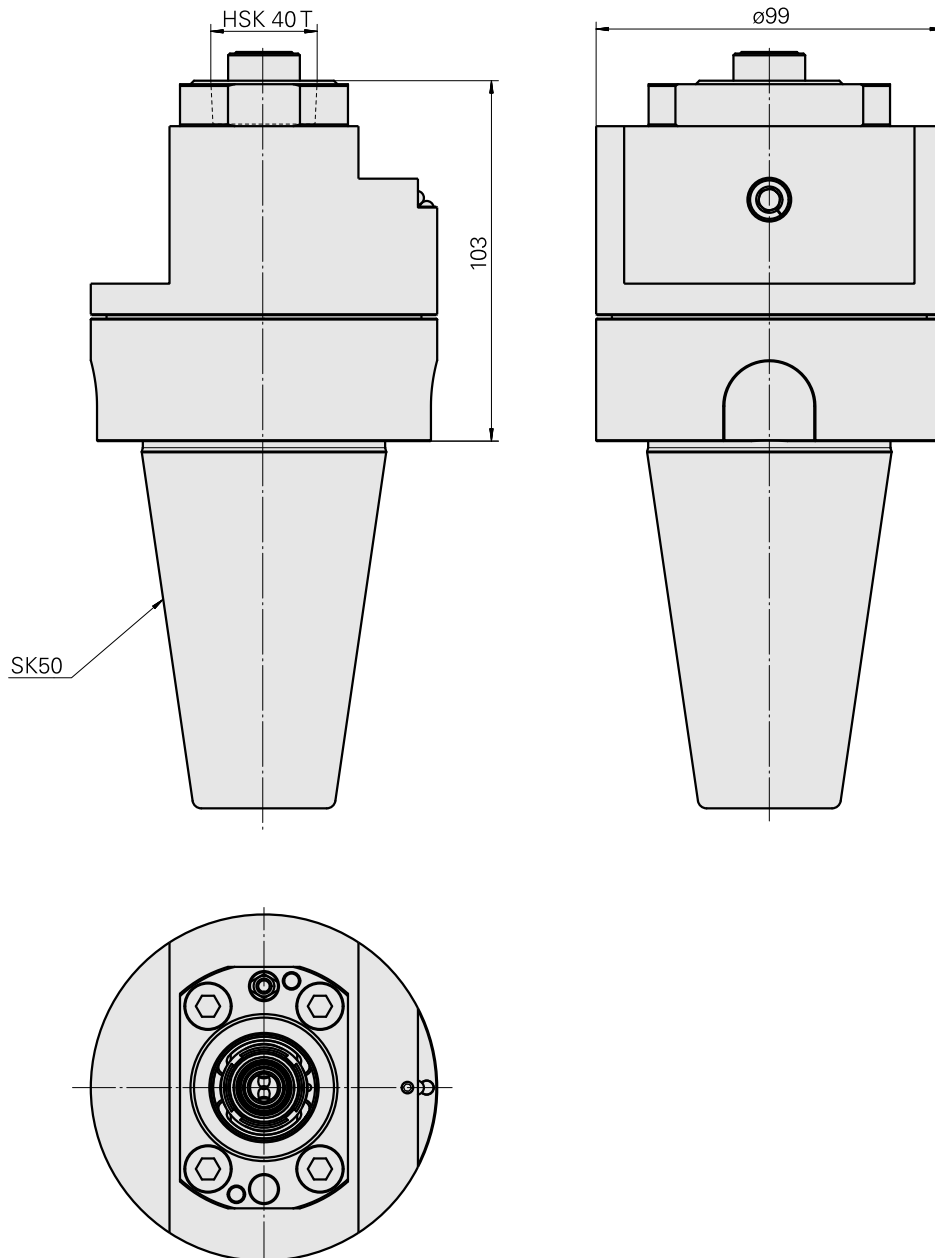

Adaptor

Technical data

TH accessories category

Adapter for presetting units

Mounting

SK50

Tool mounting

HSK 40