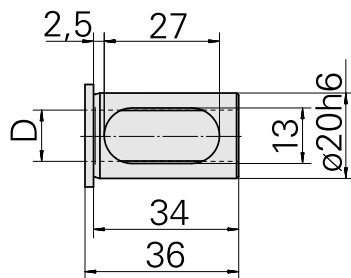

Mounting sleeve with collar D20/ 12mm

Technical data

TH accessories category	Mounting sleeve with collar
Mounting	D20
Tool mounting	12mm

Documents

No downloads available for this product