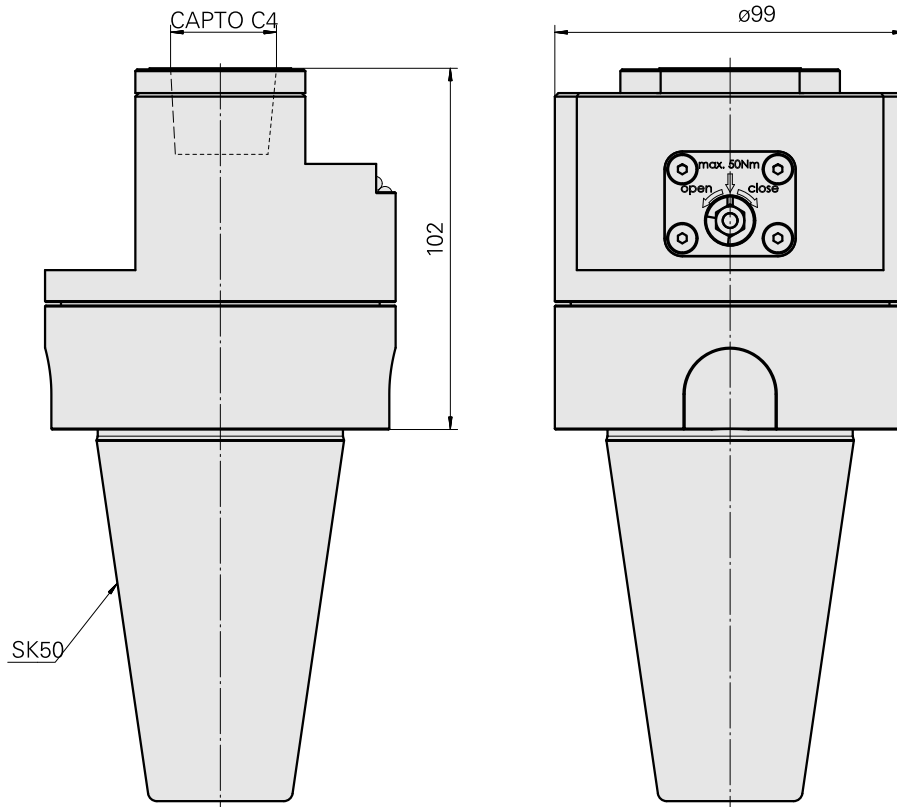

### Technical features

TH accessories category

Adapter for presetting units

Mounting

SK50

Tool mounting

INDEX CAPTO C4

10577772  
W9990957