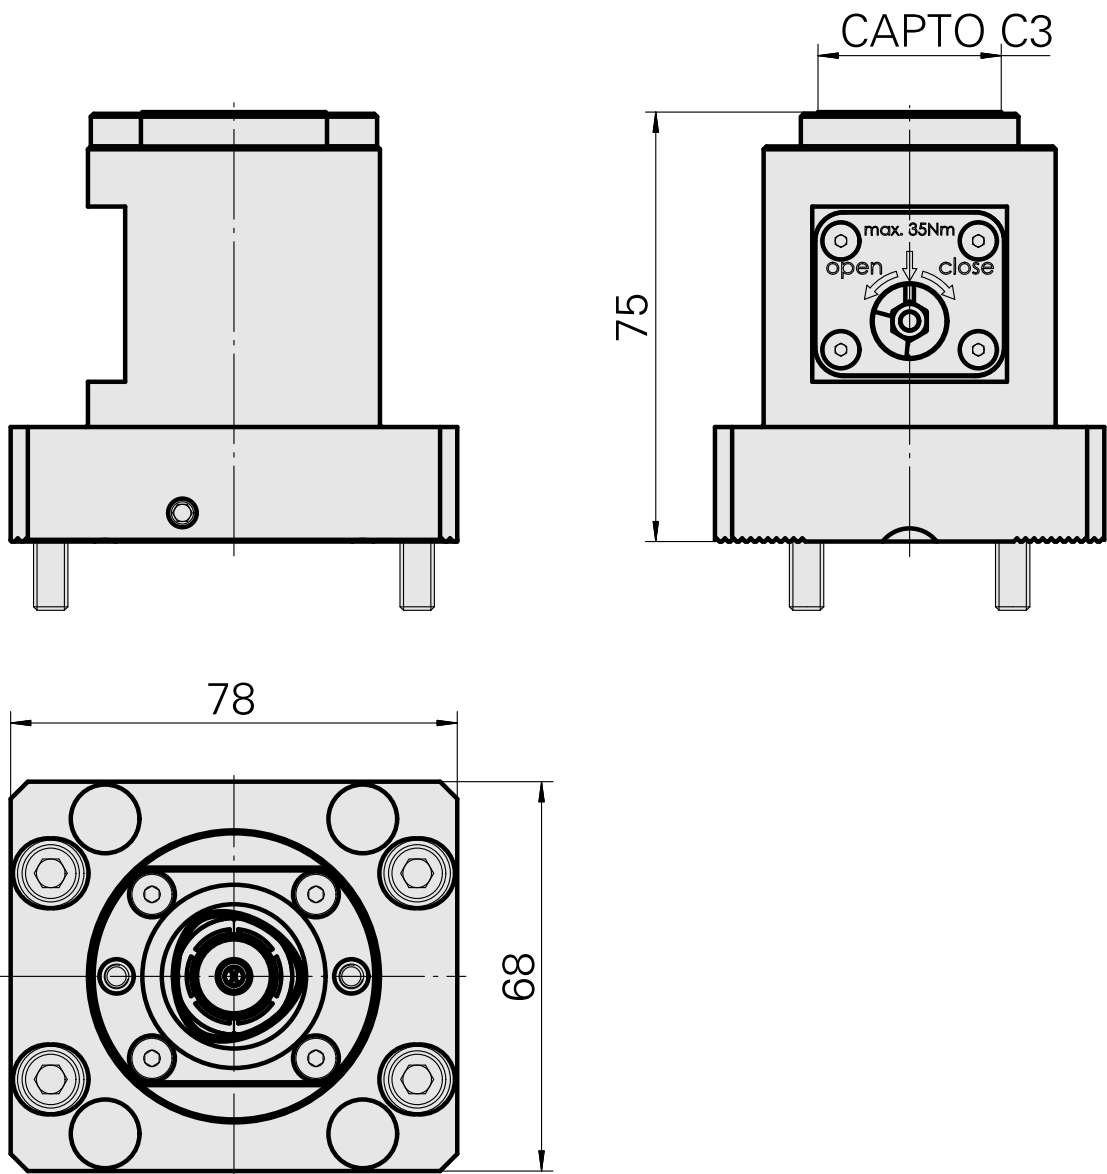

## Mount INDEX CAPTO C3

### Technical data

Drive	not live
Mounting	INDEX CAPTO C3
reversable 180°	no
X [mm]	75 (2.95")
Y [mm]	–
Z [mm]	–
INDEX TRAUB products	ABC65 • TNK42/65