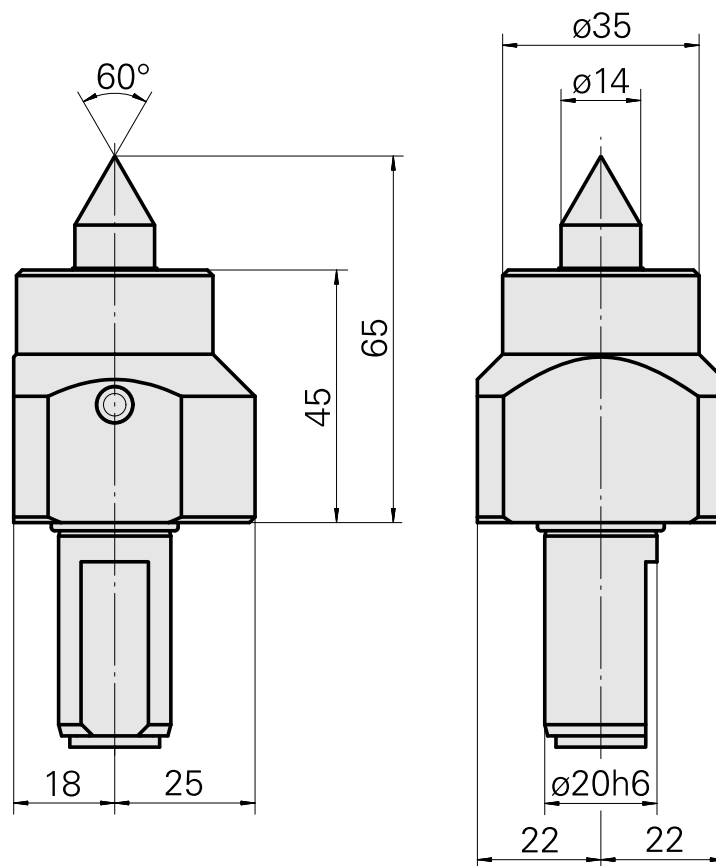

Center holder VDI 20, elastic, live

Technical data

Shank VDI	VDI 20
Drive	not live
Fixation VDI	none
reversable 180°	no
X [mm]	65 (2.56")
Y [mm]	-
Z [mm]	-

Documents

No downloads available for this product

Accessories

Optional accessories

Other accessories

[Centre vorgeschliffen](#)

Product ID : 10381711

Previous product ID : 8W13624.04
