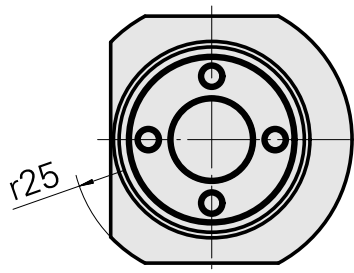

Center holder VDI 20, elastic, live

Technische Daten

Shank VDI	VDI 20
Drive	not live
Fixation VDI	none
reversable 180°	no
X [mm]	65 (2.56")
Y [mm]	-
Z [mm]	-